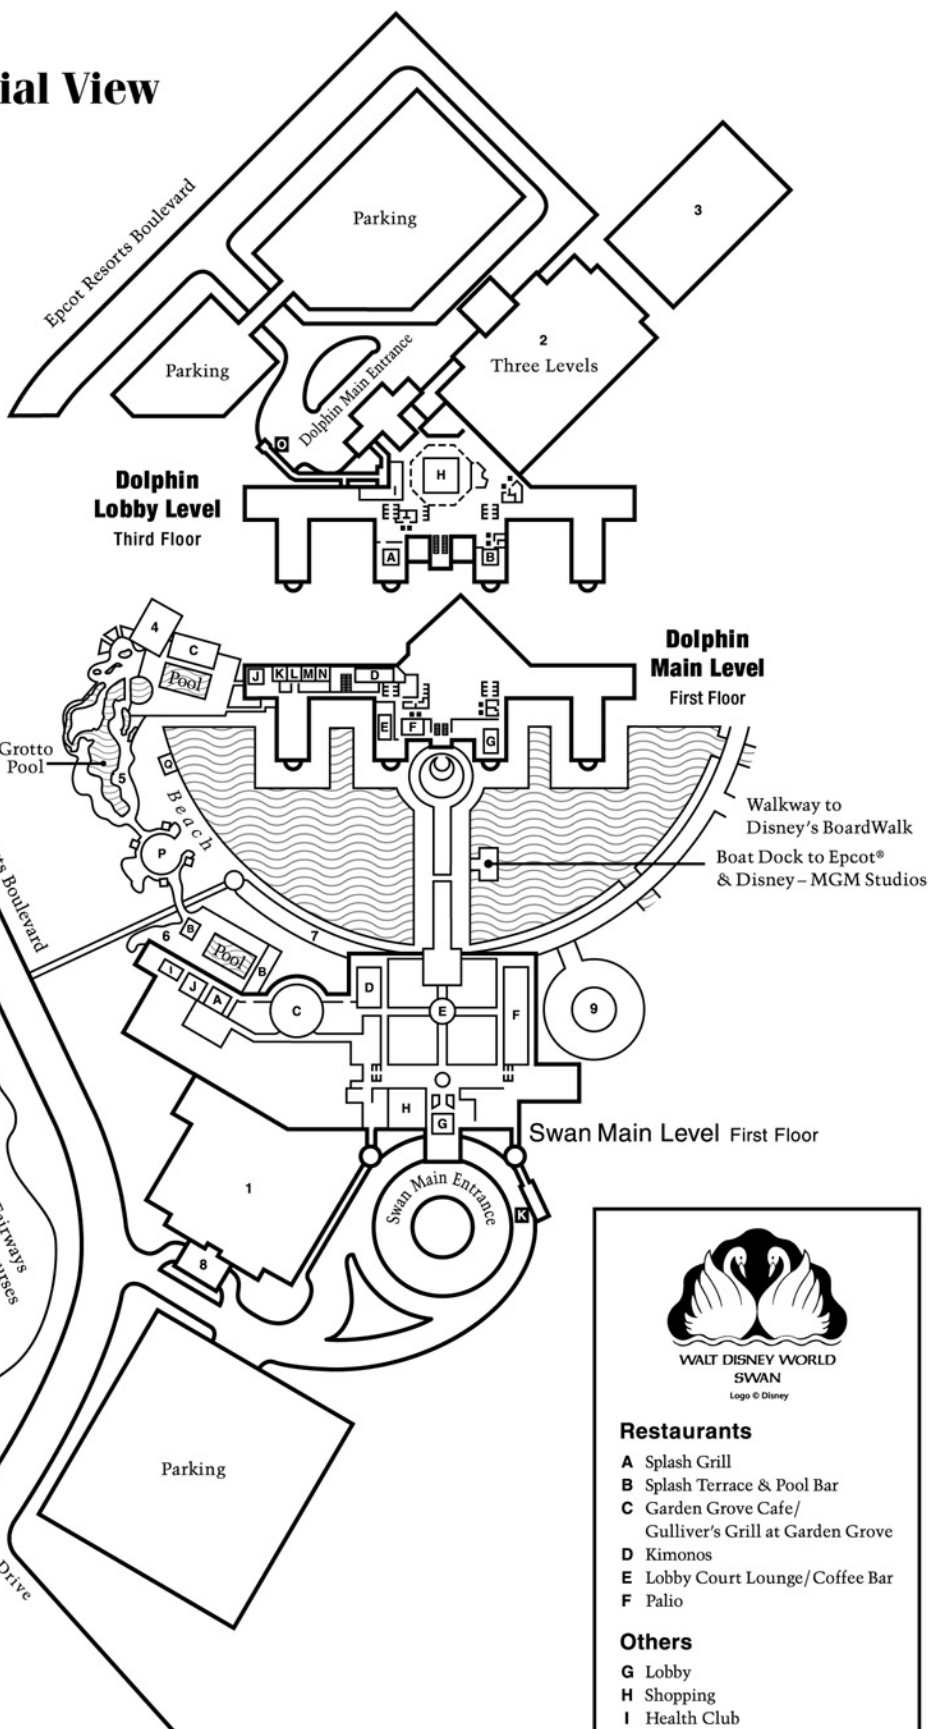

WALT DISNEY WORLD

SWAN and DOLPHIN Aerial View

WALT DISNEY WORLD
DOLPHIN
Logo © Disney

Restaurants

- A Shula's Steak House
- B Copa Banana
- C Cabana Bar & Grill
- D Tubbi's Buffeteria
- E Juan & Only's/Juan's Lounge
- F Dolphin Fountain & Snack Shop
- G Coral Cafe

Others

- H Lobby
- I Shopping
- J Health Club
- K Camp Dolphin
- L Beauty Salon
- M Launderette
- N Game Room
- O Disney Transportation
- P Children's Playground
- Q Water Craft Rental

Convention/ Meeting Areas

- 1. Swan - Meeting Space
- 2. Dolphin - Meeting Space
- 3. Dolphin - Pavilion Deck

Outdoor

- 4. Dolphin - Cabana Deck
- 5. Grotto Pool Deck
- 6. Swan - Swan Terrace
- 7. Swan - Lake Terrace
- 8. Swan - Ballroom Terrace
- 9. Swan - Crescent Terrace

Others

- G Lobby
- H Shopping
- I Health Club
- J Game Room
- K Disney Transportation